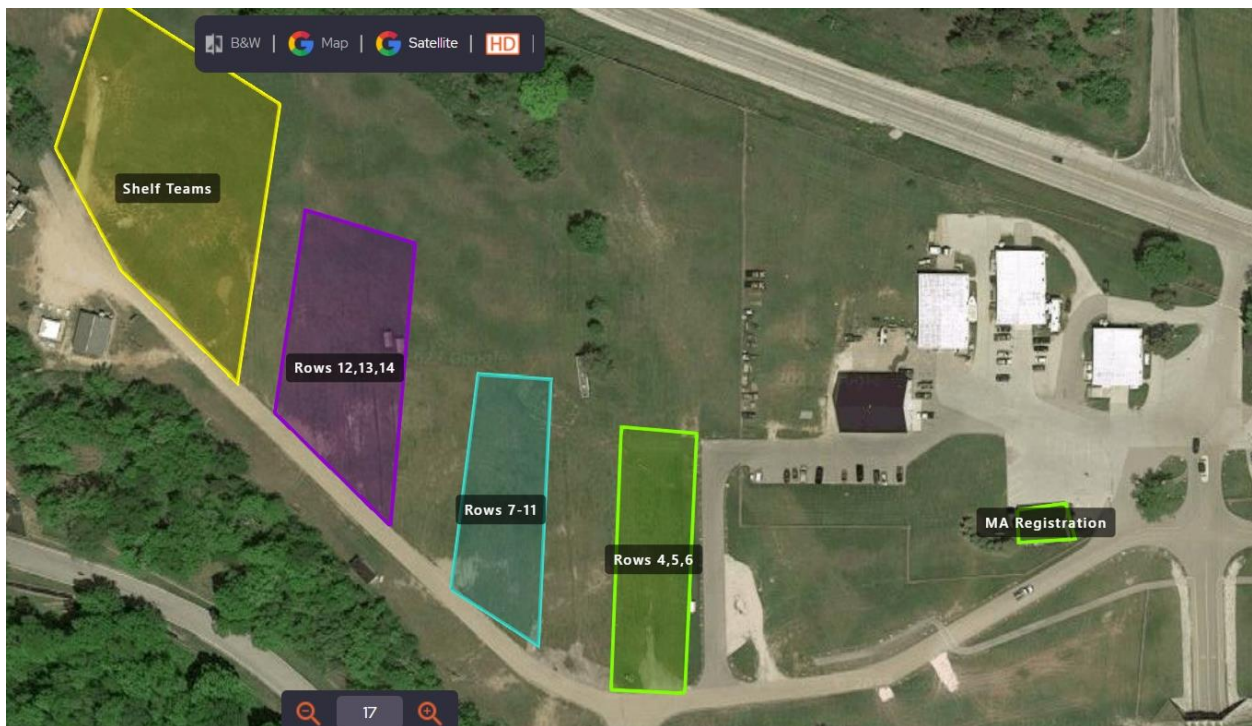

- Staging for Rows 4,5,6 in **GREEN**
- Staging for Rows 7,8,9,10,11 in **BLUE**
- Staging for Rows 12, 13,14 in **PURPLE**
- All other Teams in **YELLOW**

RV Assignments

RV SPOT	Last Name	First Name
33	Wade	Jason
34	Wyman	Kyle
35	Westby	Tryg
36	Holt	Blake
37	Herbig	Jared
38	Hayes	Joshua
39	Mitchell	Wendy
40	Purk	Jeffrey
41	Scott	Tyler
42	Thao	Aden
43	Thao	Aden
44	Gillim	Hayden
45	Alvar	Ryan
46	Tennyson	Aaron
47	Pietri	Roberto
49	Haines	Kevin
62	Lackey	Tosha
63	Price	Kathy
64	Masterson	Katrina
65	Cox	Niccole
67	Salopek	Shiloh
68	Salopek	Shiloh
69	Dunham	Hunter
70	Albin	Lenny
71	Stephenson	Renee
72	Dolipski	Stefan
73	Rizzo	Raymond
74	Merical	Mark
75	Buss	Jeff